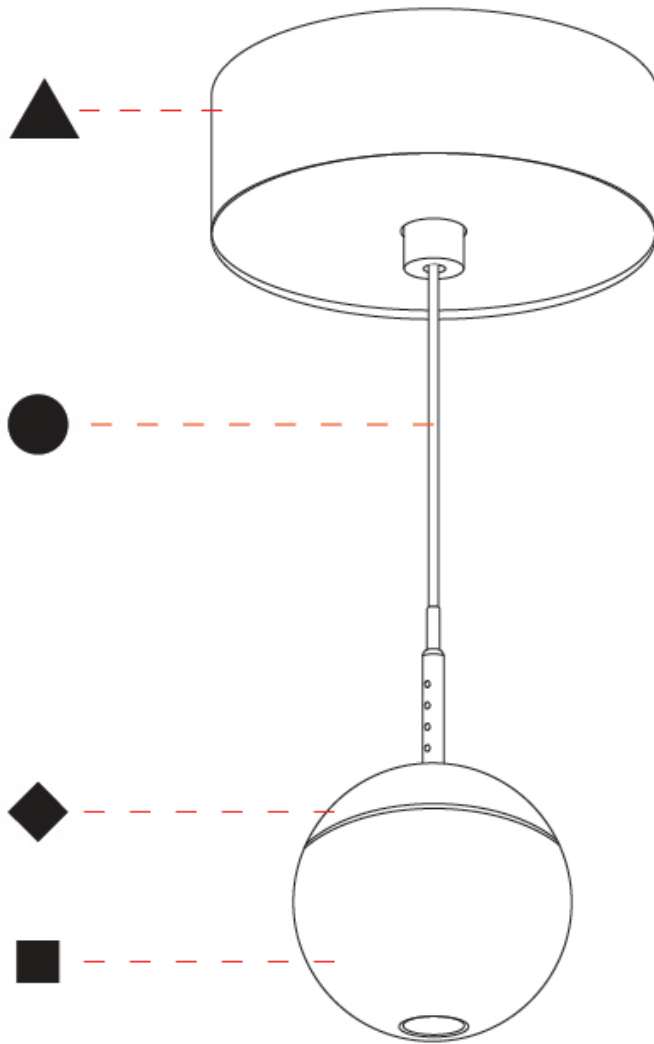

SNOOKER GLASS MONOPOINT SURFACE CANOPY SUSPENSION

A300611-

PROJECT

TYPE

SPECIFIER

QUANTITY

DATE

A