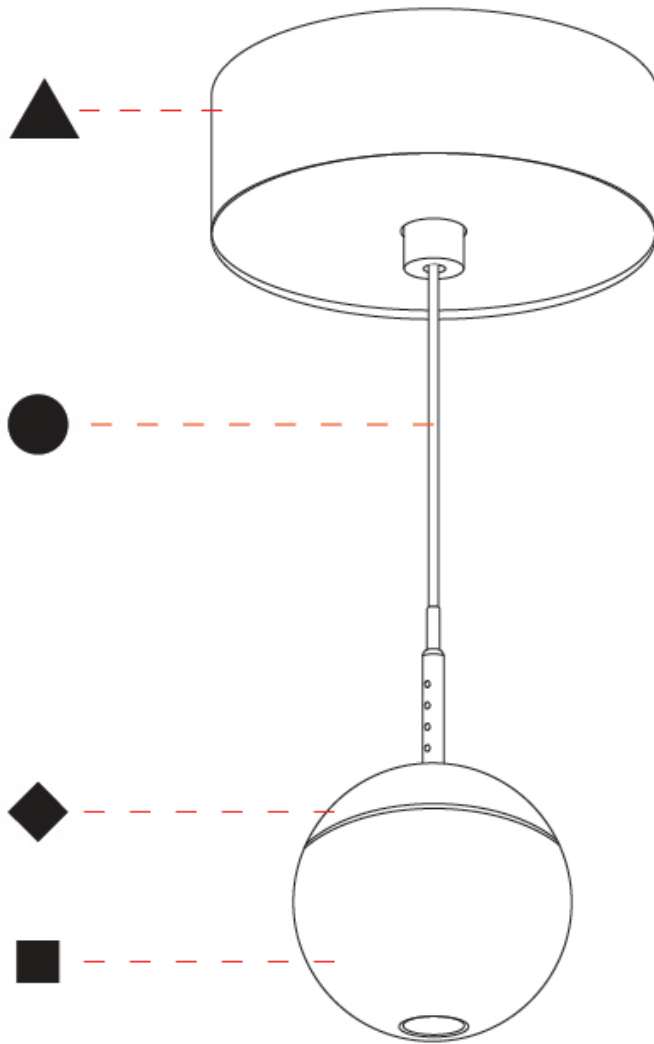

SNOOKER GLASS MONOPOINT SURFACE CANOPY SUSPENSION

A300611-

PROJECT _____

TYPE _____

SPECIFIER _____

QUANTITY _____

DATE _____