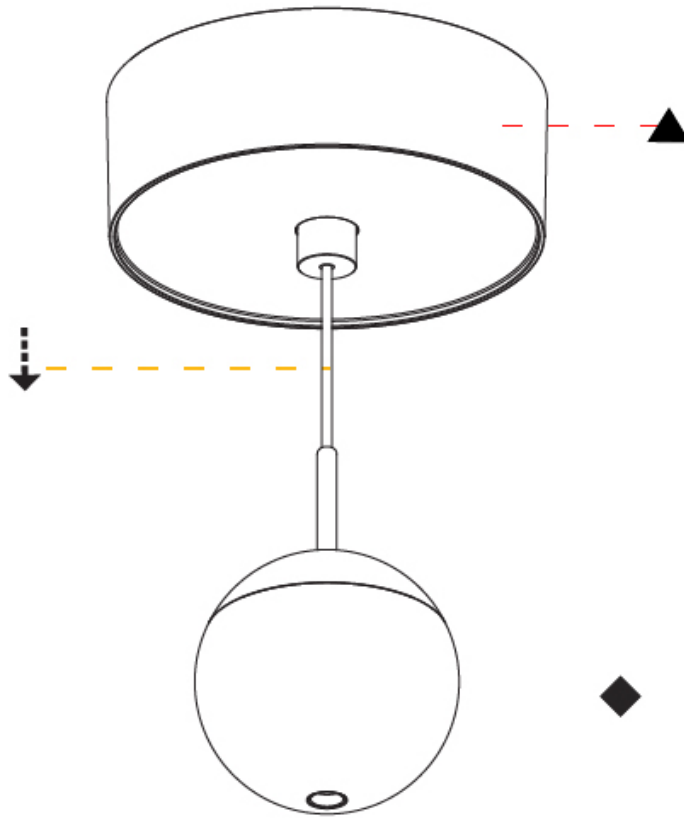

SNOOKER MONOPOINT SURFACE CANOPY SUSPENSION

A30827-

PROJECT _____

TYPE _____

SPECIFIER _____

QUANTITY _____

DATE _____

A