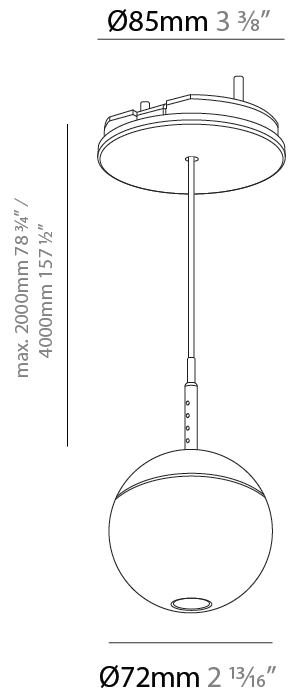

GENERAL

Series: Snooker
Subseries: Snooker Glass Monopoint Recessed Canopy
Partner: Prolicht
Division: Architectural
Installation: Suspension
Product Type: Pendant
Mounting Location: Ceiling
Light Distribution: Downlight

PHYSICAL

Shape: Round
Diameter (mm): 72
Diameter (in): 2 ¹³/₁₆"
Width (mm): 72mm 2 13/16"
Height (mm): 72
Height (in): 2 ¹³/₁₆"
Ceiling Thickness (mm): 1 - 25
Ceiling Thickness (in): 1/16 - 1
Fixture Finish: SSR / BKV / CWI / CRY / HAB / UFT / ITA / RUA / FTG / MYG / LOD / PUS / FRO / FUP / KIA / POP / BLS / SPG / MEY / GOH / CHC / COM / ABZ / JAG / OBR / MOS / ROR
Accent Finish: OPL / YEL / ORA / RED / BLU / GRN
Fixture Material: Glass / Aluminum
Cable Details: 2000mm/78 3/4" or 4000mm/157 1/2" Cable - Color Options: Black / White / Orange / Red / Green
Cut-out Measurements: 68mm / 2 11/16"

ELECTRICAL

Lamp Type: LED
Input Wattage (W): 6.6
Dimming: Tri-Mode (Non-Dimming and Phase Dimming (120Vac only) and 0-10V Dimming)
Driver Included: No
Driver Location: External
Driver Type: Constant Current - Universal
Driver Class: Class 2
Housing: ENCP3 w/Quick Connect
Input Voltage (V): 120 - 277
Constant Current (MA): 500

LED

Color Temperature (°K): 2700 / 3000 / 3500 / 4000
Max. Delivered Lumen (lm): 330 / 350 / 369 / 379
Nominal Lumen (lm): 460 / 487 / 514 / 528
CRI: >90 CRI
Lamp Life (hrs): 50000

OPTICAL

Beam Angle: 32 / 58

RATINGS AND CERTIFICATIONS

Certified By: CSA Certified to UL and CSA Standards
IP rating: IP20