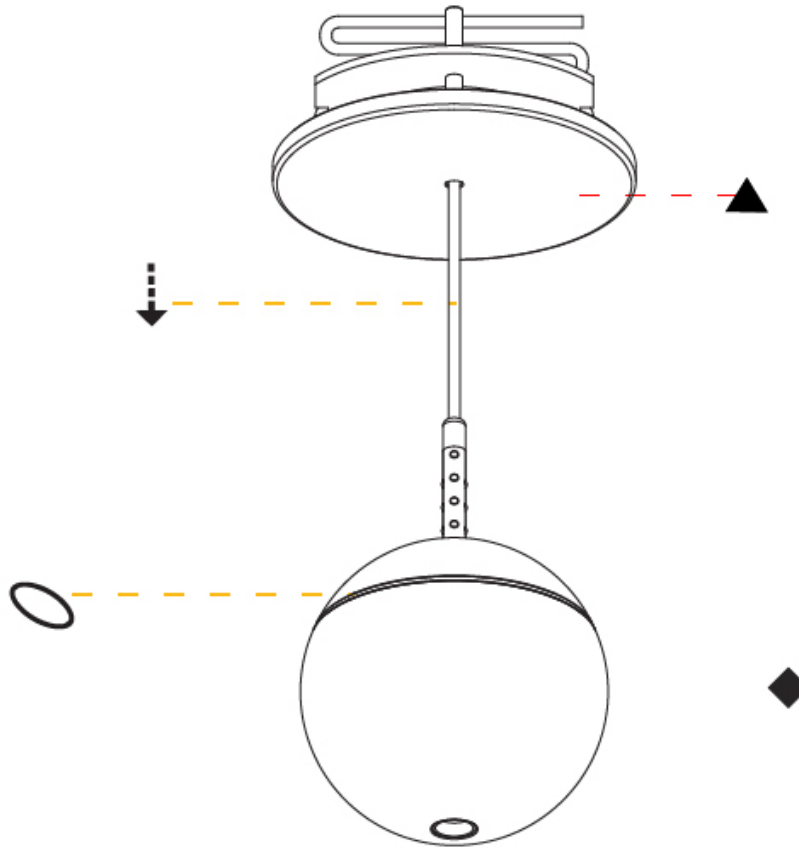

SNOOKER MONOPOINT RECESSED CANOPY SUSPENSION

A30825-

PROJECT	_____
TYPE	_____
SPECIFIER	_____
QUANTITY	_____
DATE	_____

A