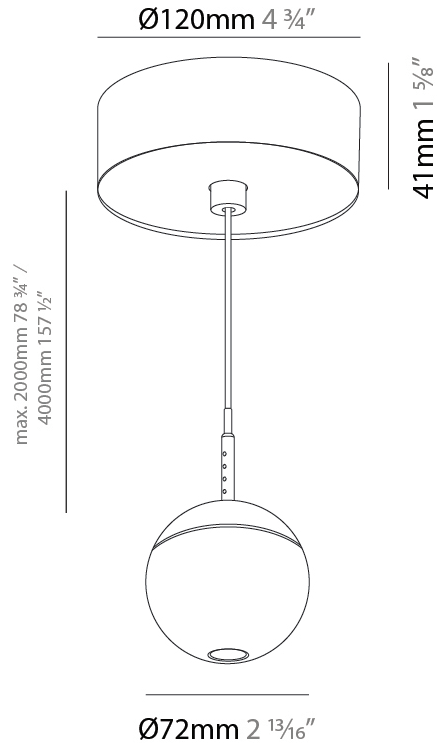

PHYSICAL

Shape: Round
Diameter (mm): 72
Diameter (in): 2 13/16
Height (mm): 72
Height (in): 2 13/16
Ceiling Thickness (mm): 1 - 25
Ceiling Thickness (in): 1/16 - 1
Fixture Finish: SHP / CLO / WST / GND / HPK / TER / ICB / NOP / GRV / MLK / WSY / POC / MOS / SKG / SLT / ELO / SWI / SOC / GRP / CHL / RAV / POS / SPE / SUC / GAR
Accent Finish: OPL / YEL / ORA / RED / BLU / GRN
Fixture Material: Glass / Aluminum
Cable Details: 2000mm/78 3/4" or 4000mm/157 1/2" Cable - Color Options: Black / White / Orange / Red / Green
Cut-out Measurements: 68mm / 2 11/16"

ELECTRICAL

Lamp Type: LED (Zhaga Standard)
Input Wattage (W): 6.6
Total Output Wattage (W): 6
Dimming: Tri-Mode (Non-Dimming and Phase Dimming (120Vac only) and 0-10V Dimming)
Driver Included: No
Driver Location: Remote
Driver Type: Constant Current - Universal
Driver Class: Class 2
Housing: ENCP3 w/Quick Connect
Input Voltage (V): 120 - 277
Constant Current (MA): 500

LED

Number of LEDs: 1
Color Temperature (°K): 2700 / 3000 / 3500 / 4000
Max. Delivered Lumen (lm): 330 / 350 / 369 / 379
Nominal Lumen (lm): 460 / 487 / 514 / 528
CRI: >90 CRI
Lamp Life (hrs): 50000

OPTICAL

Beam Angle: 32 / 58

RATINGS AND CERTIFICATIONS

Certified By: Certified for North American Standards
IP rating: IP20