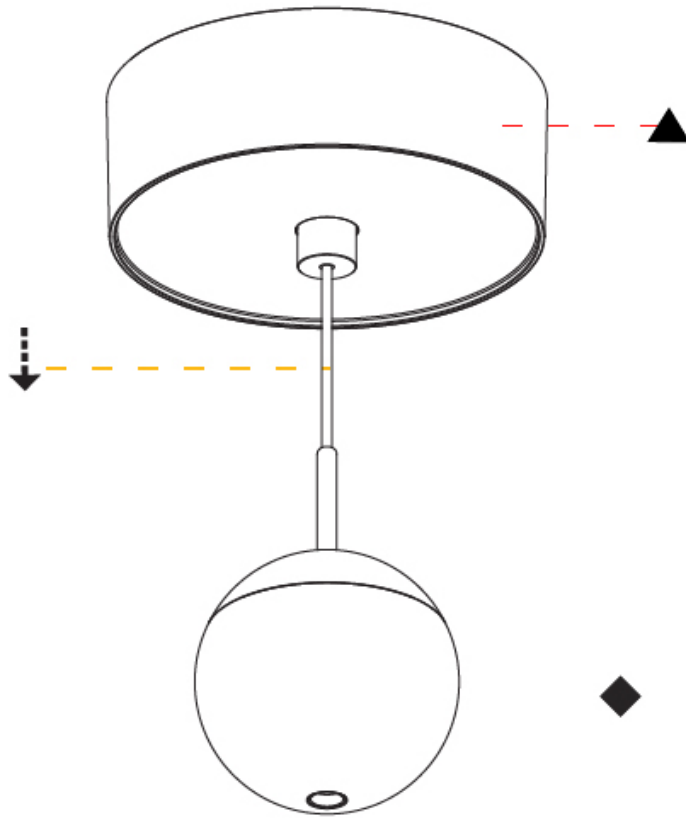

SNOOKER MONOPOINT SURFACE CANOPY SUSPENSION

A30827-

PROJECT
TYPE
SPECIFIER
QUANTITY
DATE

A