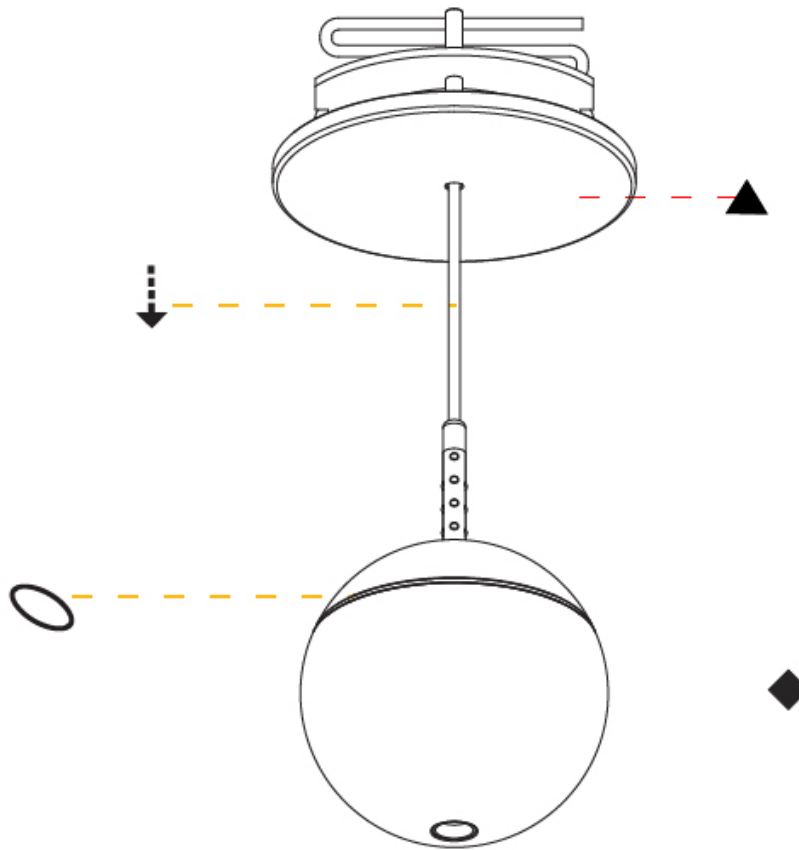

SNOOKER MONOPOINT RECESSED CANOPY SUSPENSION

A30825-

PROJECT

TYPE

SPECIFIER

QUANTITY

DATE

A